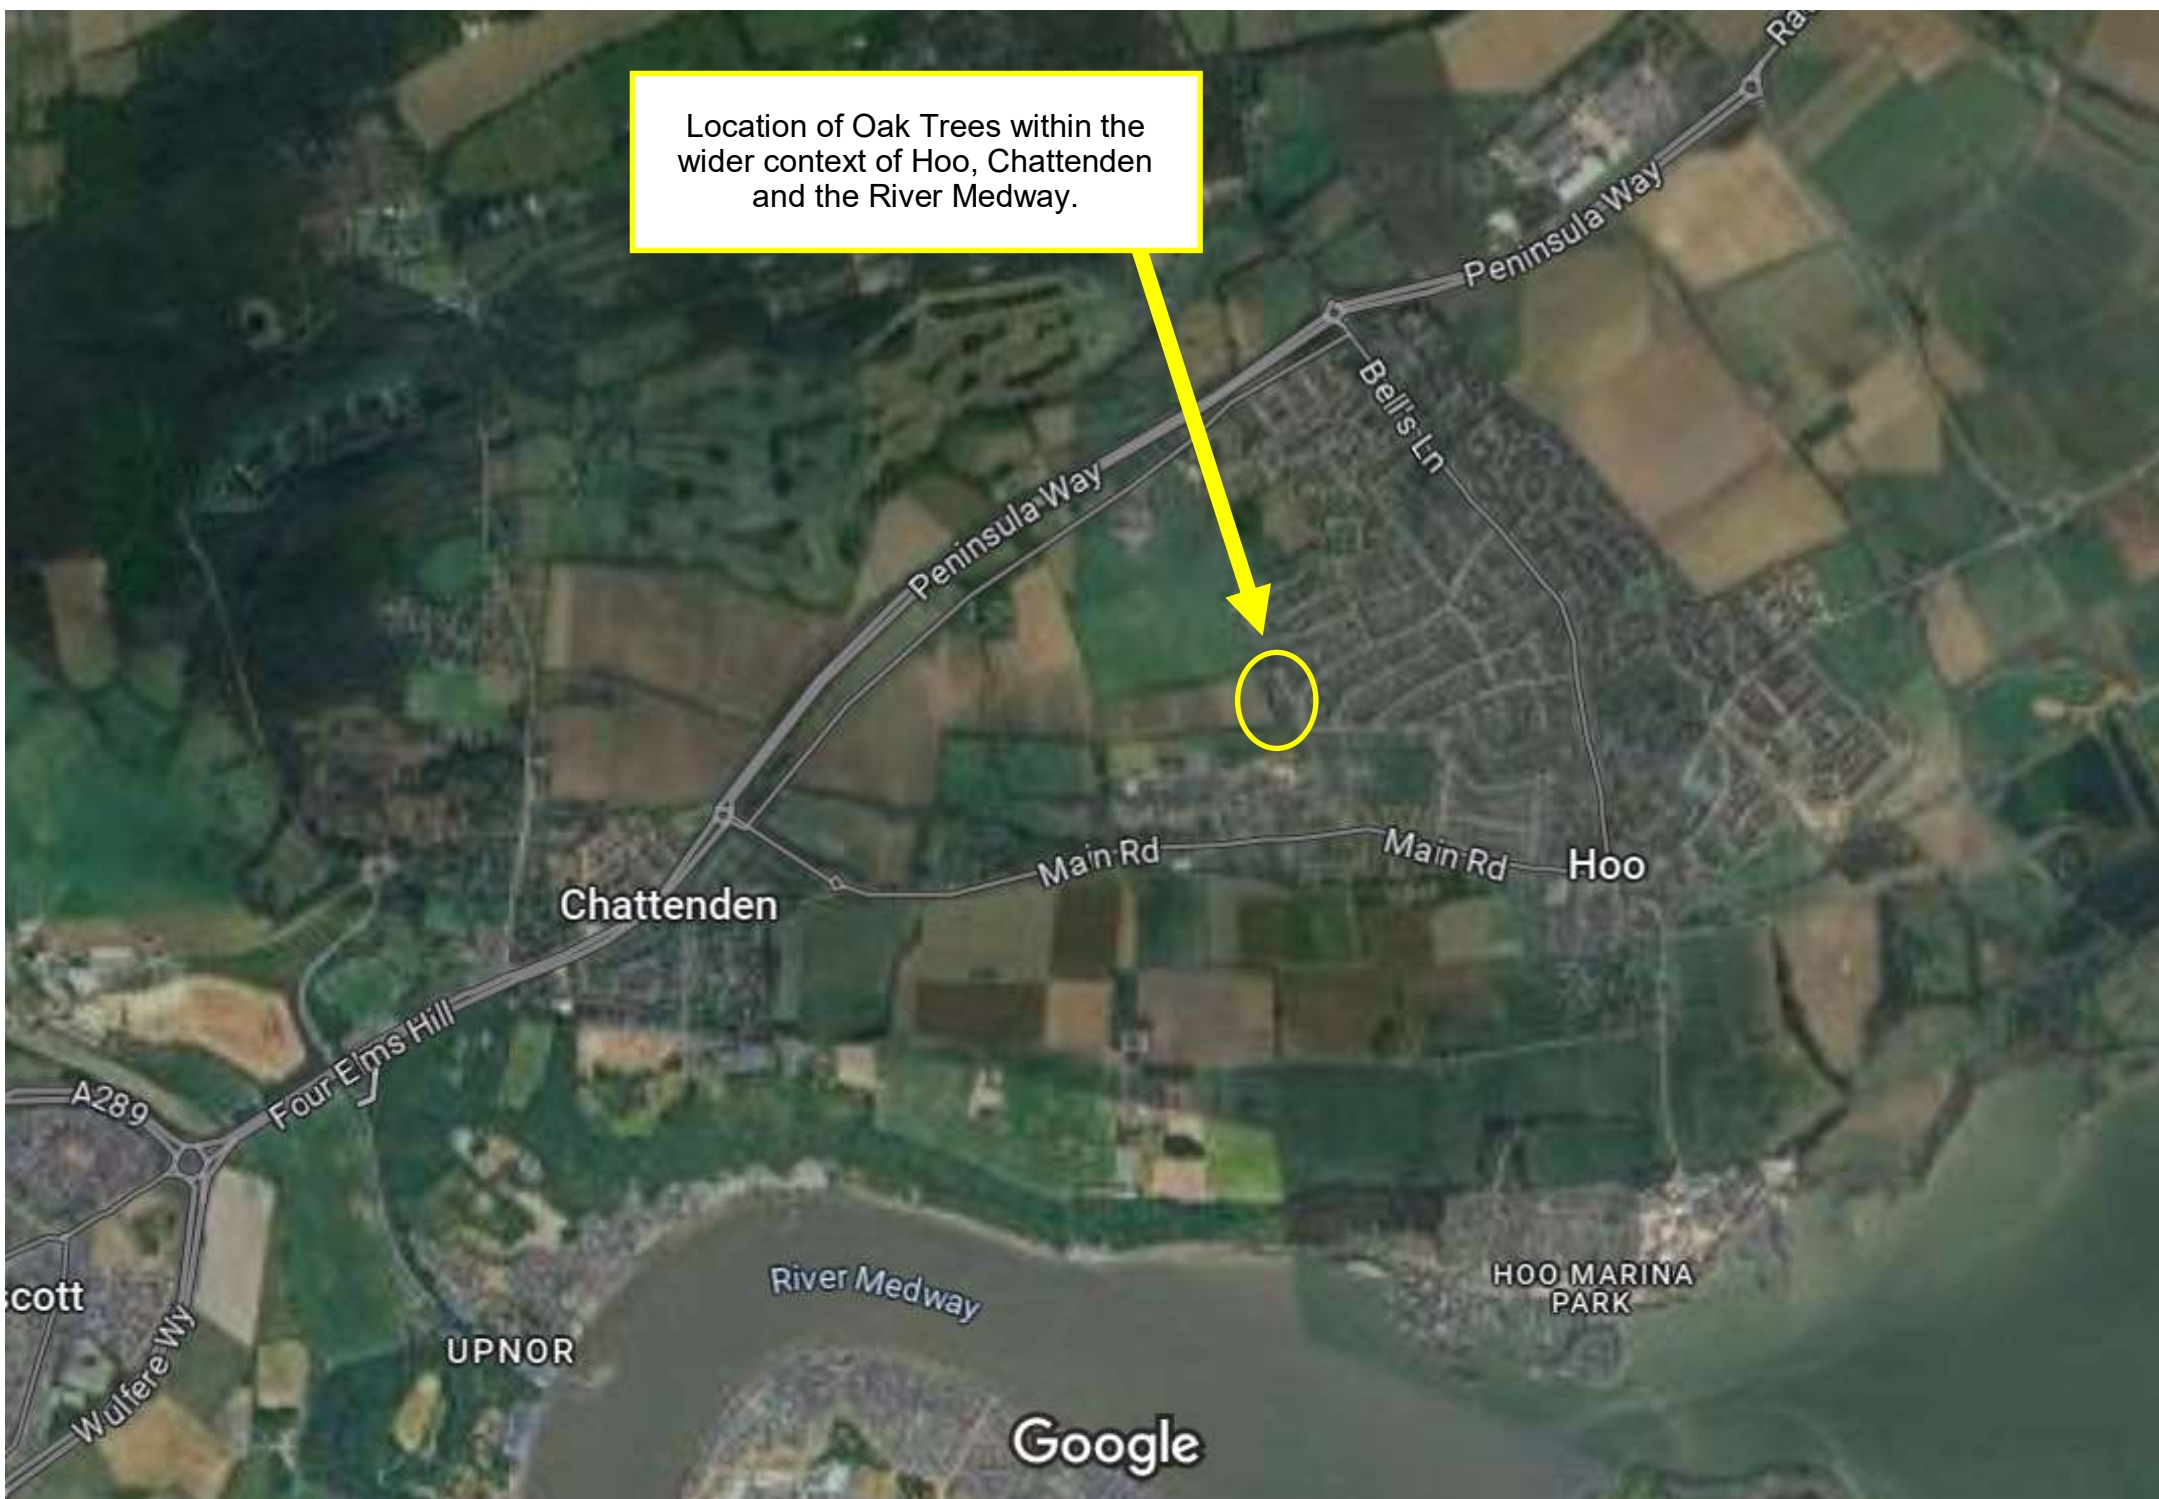

**Save Hoo's Oak Trees
(TPA240717 and TPA240427)**

**Public Highway and Landscape
Amenity Value - Visuals**

Location of Oak Trees within the wider context of Hoo, Chattenden and the River Medway.

Location of Oak Trees within the context of Aveling Close, Hoo and Knight's Road, Hoo.

View from Ratcliffe Highway, Hoo of
the Oak Trees behind the houses on
Knight's Road, Hoo and Aveling
Close, Hoo.

St. Werburgh Church, Hoo with the
River Medway in the background.

View from Ratcliffe Highway, Hoo of the Oak Trees behind the houses on Knight's Road, Hoo and Aveling Close, Hoo.

St. Werburgh Church, Hoo with the River Medway in the background.

View from adjacent farmland of the
Oak Trees behind the houses on
Knight's Road, Hoo and Aveling
Close, Hoo.

St. Werburgh Church, Hoo with the
River Medway in the background.

View from adjacent farmland of the
Oak Trees behind the houses on
Knight's Road, Hoo and Aveling
Close, Hoo.

View from adjacent farmland of the
Oak Trees behind the houses on
Knight's Road, Hoo and Aveling
Close, Hoo.